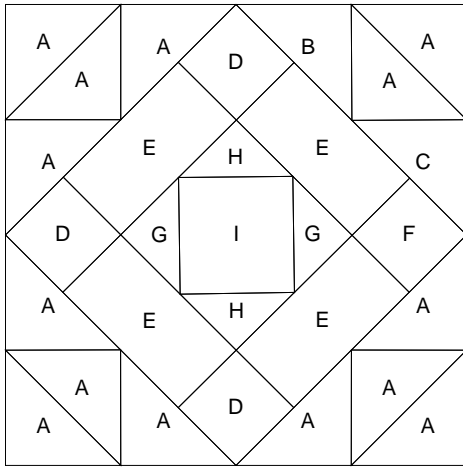

Jack in the Pulpit

Key Block (1/5 actual size)

Cutting Diagrams

Patch Count